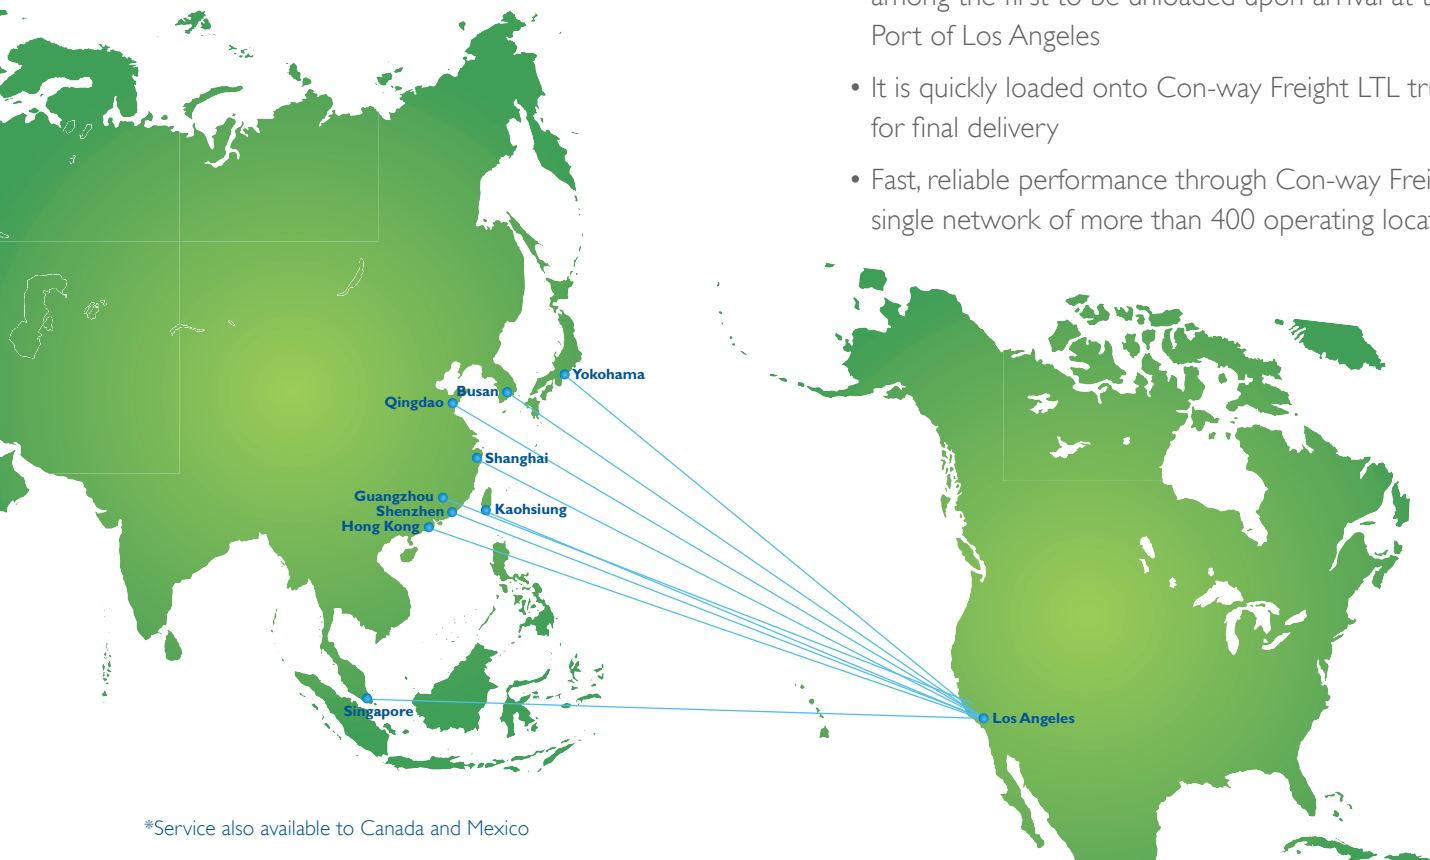

**PORT-TO-DOOR, DAY-DEFINITE DELIVERY
WITH THE RELIABILITY OF AIRFREIGHT.**

**COST-EFFECTIVE SHIPPING FROM ASIA TO
YOUR U.S. DESTINATION — GUARANTEED.**

FROM NINE PORTS IN FIVE COUNTRIES, OCEANGUARANTEED® IS YOUR COMPLETE SOLUTION FOR PRIORITY SHIPPING FROM ASIA TO THE U.S.*

Now you can guarantee day-definite delivery of your shipments from Asia with greater reliability, fewer hand-offs and proven on-time performance. By combining the industry-leading resources and expertise of APL Logistics and Con-way Freight, OceanGuaranteed offers a unique single-source LCL/LTL solution that's efficient and costs significantly less than airfreight.

*Service also available to Canada and Mexico

DAY-DEFINITE, ON-TIME DELIVERY

With the supply chain expertise of APL Logistics in Asia and the faster North American transit times of Con-way Freight, only OceanGuaranteed can boast 99% on-time delivery. That's performance you can count on.

OceanGuaranteed operates in five countries, giving you the option to originate shipments from nine key Asian ports. Departure ports are asset-owned and managed by APL. Locations include:

- Guangzhou, Hong Kong, Qingdao, Shanghai and Shenzhen in China
- Yokohama in Japan
- Kaohsiung in Taiwan
- Busan (Pusan) in South Korea
- Singapore