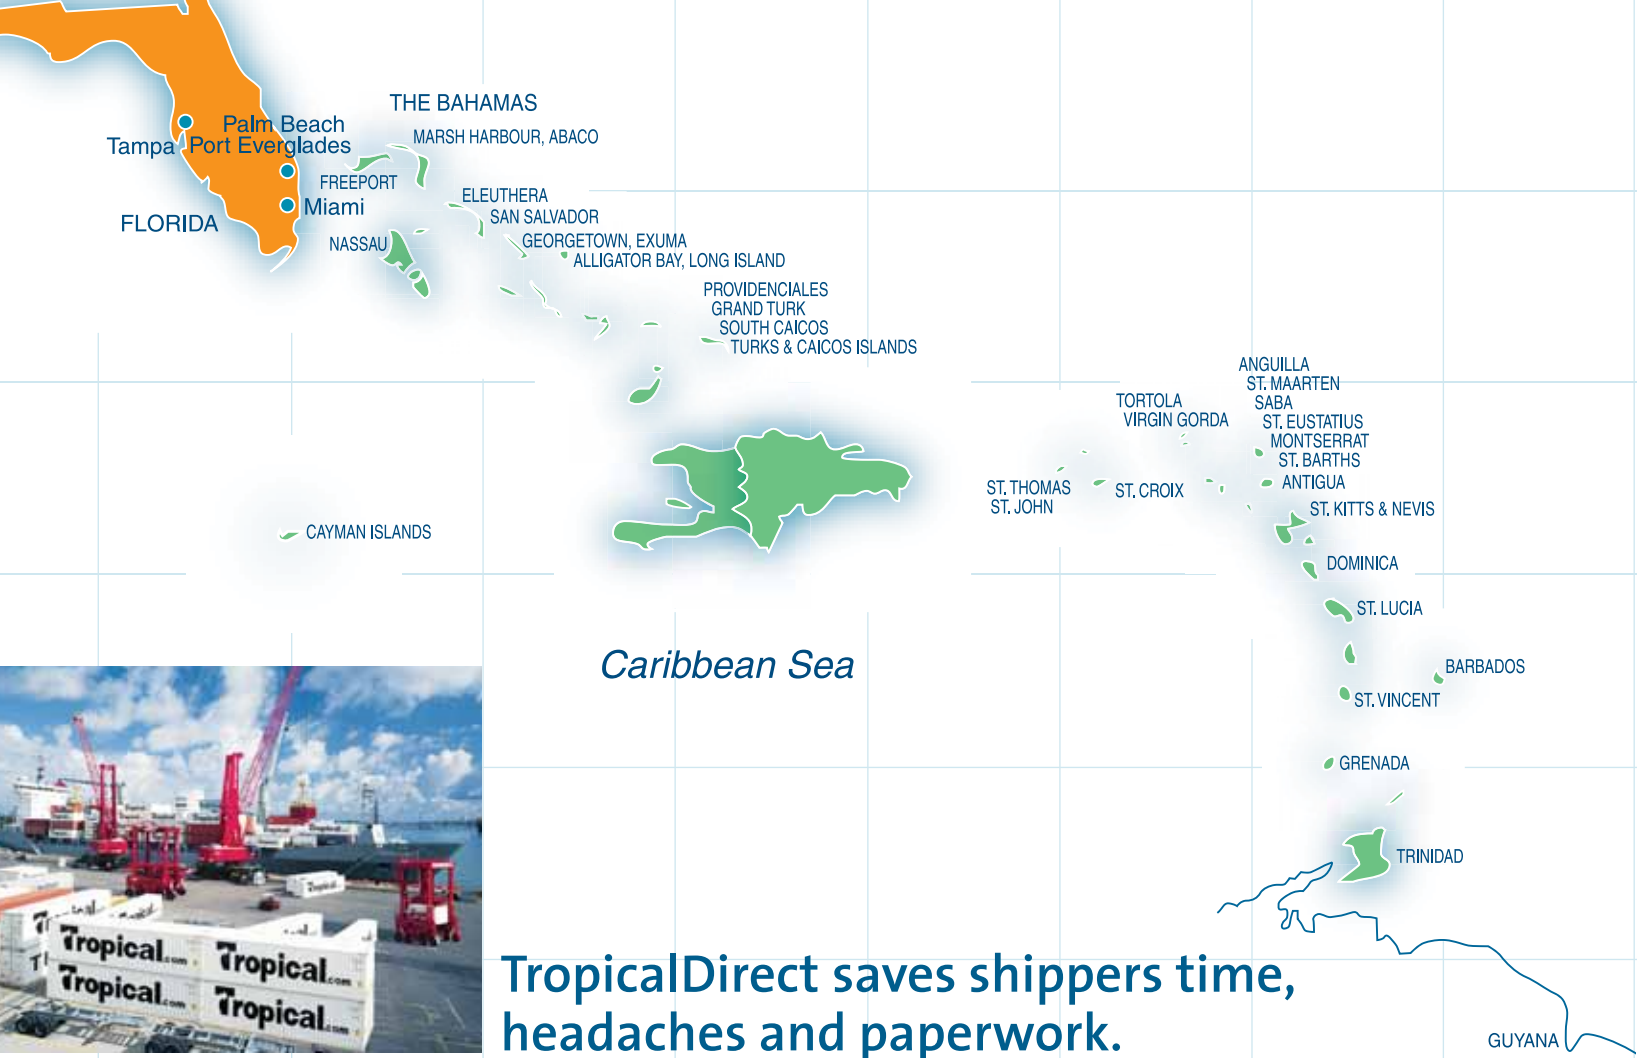

## TropicalDirect saves shippers time, headaches and paperwork.

Now, get worry-free, efficient LTL/LCL shipping to The Bahamas and the Caribbean, with just one toll-free call to **1-800-874-3848**. It's TropicalDirect from Con-way Freight and Tropical Shipping that moves freight from your door to more than 30 island ports, faster, easier and more dependably.

### Tropical Shipping: Best by Sea

As the leader in ocean shipping to The Bahamas and the Caribbean for more than 40 years, Tropical Shipping operates a fleet of state-of-the-art vessels with the most reliable and frequent fixed-day sailing schedules for LCL (Less than Container Load) shipments. Tropical Shipping serves more than 30 ports of call throughout the islands and provides a wide array of cargo handling equipment that provides the flexibility to meet virtually any shipping need.

Tropical Shipping has 51 offices and receiving locations throughout the U.S., Canada, The Bahamas and the Caribbean. These resources assure in-depth support of every TropicalDirect ocean shipment. Wherever in the islands your freight is headed you'll get it there faster and more dependably with TropicalDirect.

**TropicalDirect provides easier, faster, more dependable LTL/LCL Service from the U.S. to ports throughout The Bahamas and Caribbean. Destinations include:**

**The Bahamas**

Georgetown, Exuma  
Freeport, Grand Bahama  
Alligator Bay, Long Island  
Marsh Harbour, Abaco  
Eleuthera San Salvador  
Nassau