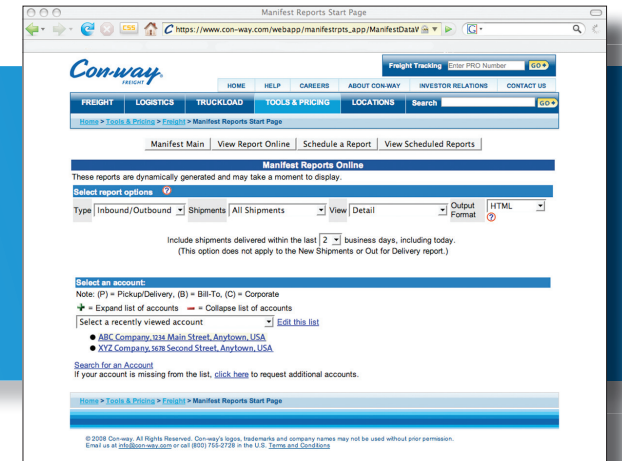

Con-way Freight's web tools deliver the ease of use, tracking capability and other features that save you time and increase your efficiency.

Our full suite of online tools allows you to streamline your shipping activities and increase visibility without leaving your desk. And because web tools are customizable with our My Tools capability, you can select web tools that exactly match your needs.

To get the most out of our full suite of web tools, all you need to do is become a registered user. Register at www.con-way.com/freight/register.

→ DURING SHIPMENT

Once your shipment is in transit, you can access status information, giving you visibility into your shipment and peace of mind. Track by single or multiple PROs, POs, BOLs, or customer reference numbers.

Con-way Freight's web tools deliver status updates that give you greater visibility into your shipments. You can review inbound and outbound manifests, sign up for e-mail notification of shipment status, plan shipment pickups, review electronic bills of lading, and more.