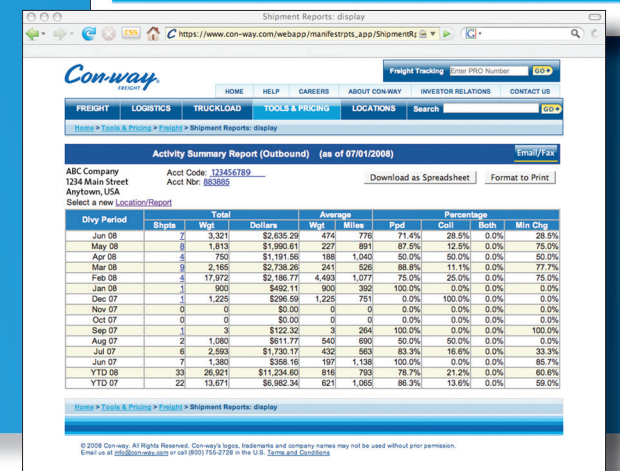

Our web tools make getting rate quotes fast and easy. In addition to generating a rate quote for your next shipment, you can use our handy shipment calculators and create a pickup request or an electronic bill of lading (eBOL).

The proof of delivery feature helps you keep track of completed shipments. With proof of delivery sent to you via e-mail, you have the confidence and peace of mind that your shipment has reached its destination on time.

Summary reports are one of the most popular features on our web tools suite. They make your shipping experience better by including detailed reporting that lets you trace a specific shipment and view the associated shipment documents. These dynamic reports include historical and year-to-date data in an easy-to-read format.