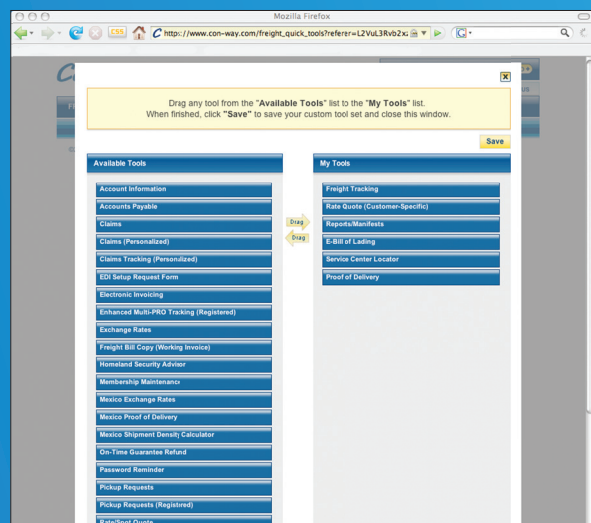

→ PREPARING FOR SHIPMENT

As you get ready to ship, our web tools help you easily get the information you need to make shipping faster and more efficient. You can request a rate quote, check transit times, schedule shipments, check currency conversion rates, and find the service center nearest you.

Customize My Tools to your specific needs, for all of your shipments. Have your shipping parameters changed? No problem. You can easily edit, add or delete different features of My Tools to match the information you want.