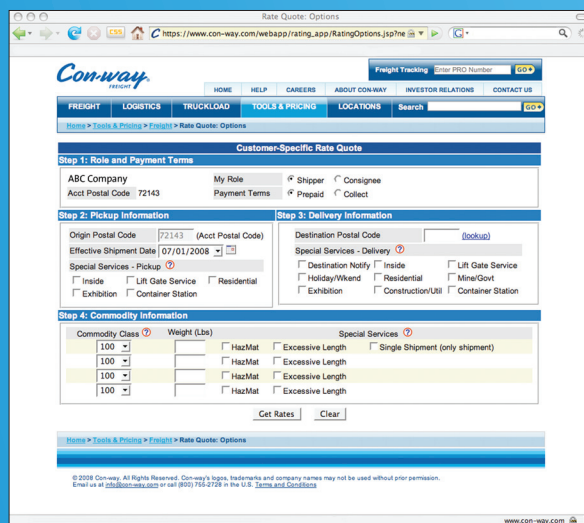

Con-way Freight's web tools deliver the ease of use, tracking capability and other features that save you time and increase your efficiency.

Our full suite of online tools allows you to streamline your shipping activities and increase visibility without leaving your desk. And because web tools are customizable with our My Tools capability, you can select web tools that exactly match your needs.

To get the most out of our full suite of web tools, all you need to do is become a registered user. Register at www.con-way.com/freight/register.

→ DURING SHIPMENT

Once your shipment is in transit, you can access status information, giving you visibility into your shipment and peace of mind. Track by single or multiple PROs, POs, BOLs, or customer reference numbers.

Con-way Freight's web tools deliver status updates that give you greater visibility into your shipments. You can review inbound and outbound manifests, sign up for e-mail notification of shipment status, plan shipment pickups, review electronic bills of lading, and more.

→ CONFIRMING SHIPMENT

Once your shipment arrives, you can generate additional reports you need to finish your shipping tasks, including on-time performance reports, e-mail notification of shipment delivery, shipping manifests, on-demand copies of freight bills and more.

→ PREPARING FOR SHIPMENT

As you get ready to ship, our web tools help you easily get the information you need to make shipping faster and more efficient. You can request a rate quote, check transit times, schedule shipments, check currency conversion rates, and find the service center nearest you.