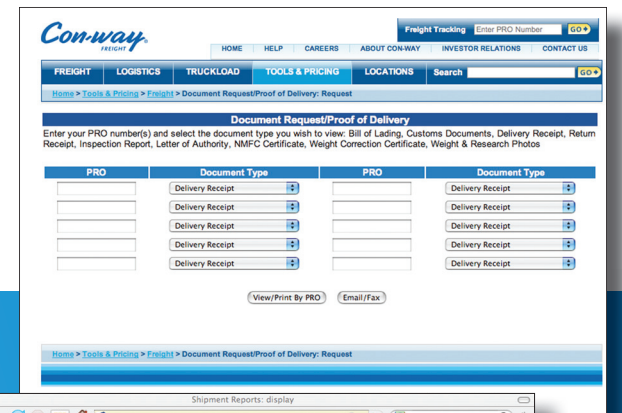

→ CONFIRMING SHIPMENT

Once your shipment arrives, you can generate additional reports you need to finish your shipping tasks, including on-time performance reports, e-mail notification of shipment delivery, shipping manifests, on-demand copies of freight bills and more.