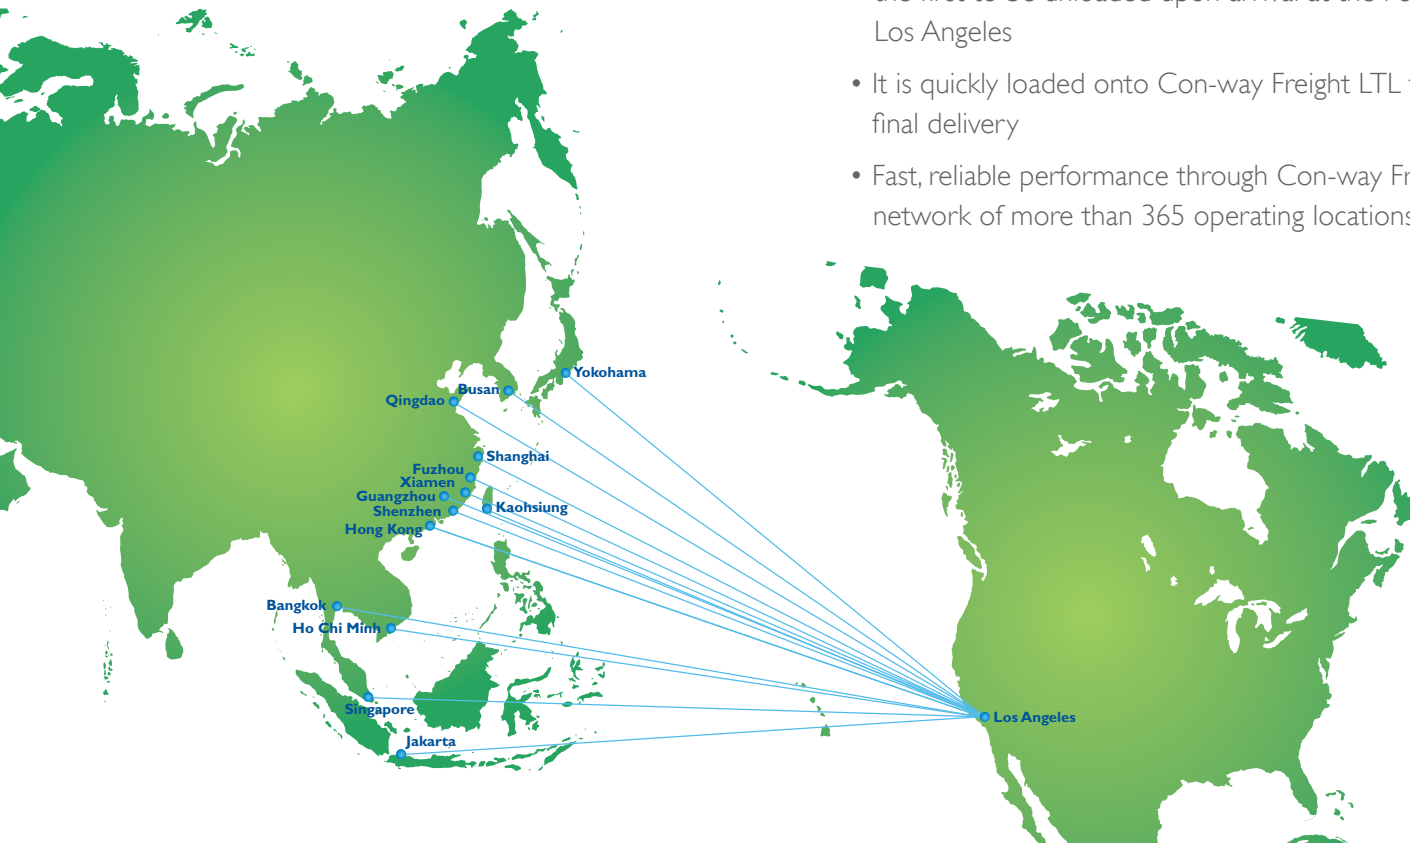

EFFICIENT, DAY-DEFINITE AND GUARANTEED DELIVERY

With the supply chain expertise of APL Logistics in Asia and the faster North American transit times of Con-way Freight, only OceanGuaranteed can boast faster transit times than standard ocean/intermodal and a 99% on-time delivery rate. Rest assured your shipment is in good hands.

OceanGuaranteed gets your goods to market seamlessly, providing expedited services and the convenience of one call, one transit time and one invoice. When you ship OceanGuaranteed, your shipment gets top priority, ensuring day-definite delivery:

- LCL cargo in Asia is given priority at the port
- The cargo is then hot-stowed on APL ships, so it's among the first to be unloaded upon arrival at the Port of Los Angeles
- It is quickly loaded onto Con-way Freight LTL trucks for final delivery
- Fast, reliable performance through Con-way Freight's single network of more than 365 operating locations