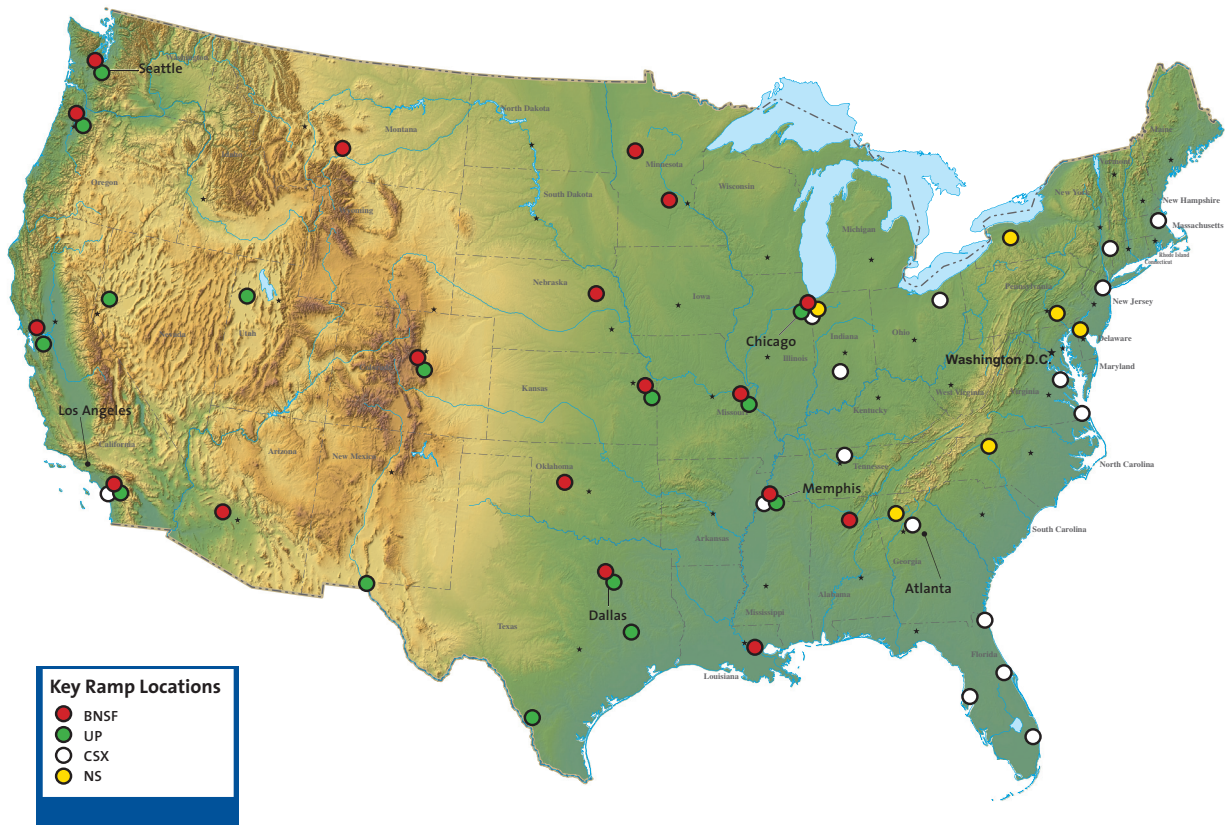

866-592-3055 Dallas, TX office

866-229-2900 Portland, OR office

Con-way
MULTIMODAL

Never Settle for Less.

Customized shipping solutions — within budget, time-frame and service requirements.

Here's what shippers can expect from working with us: