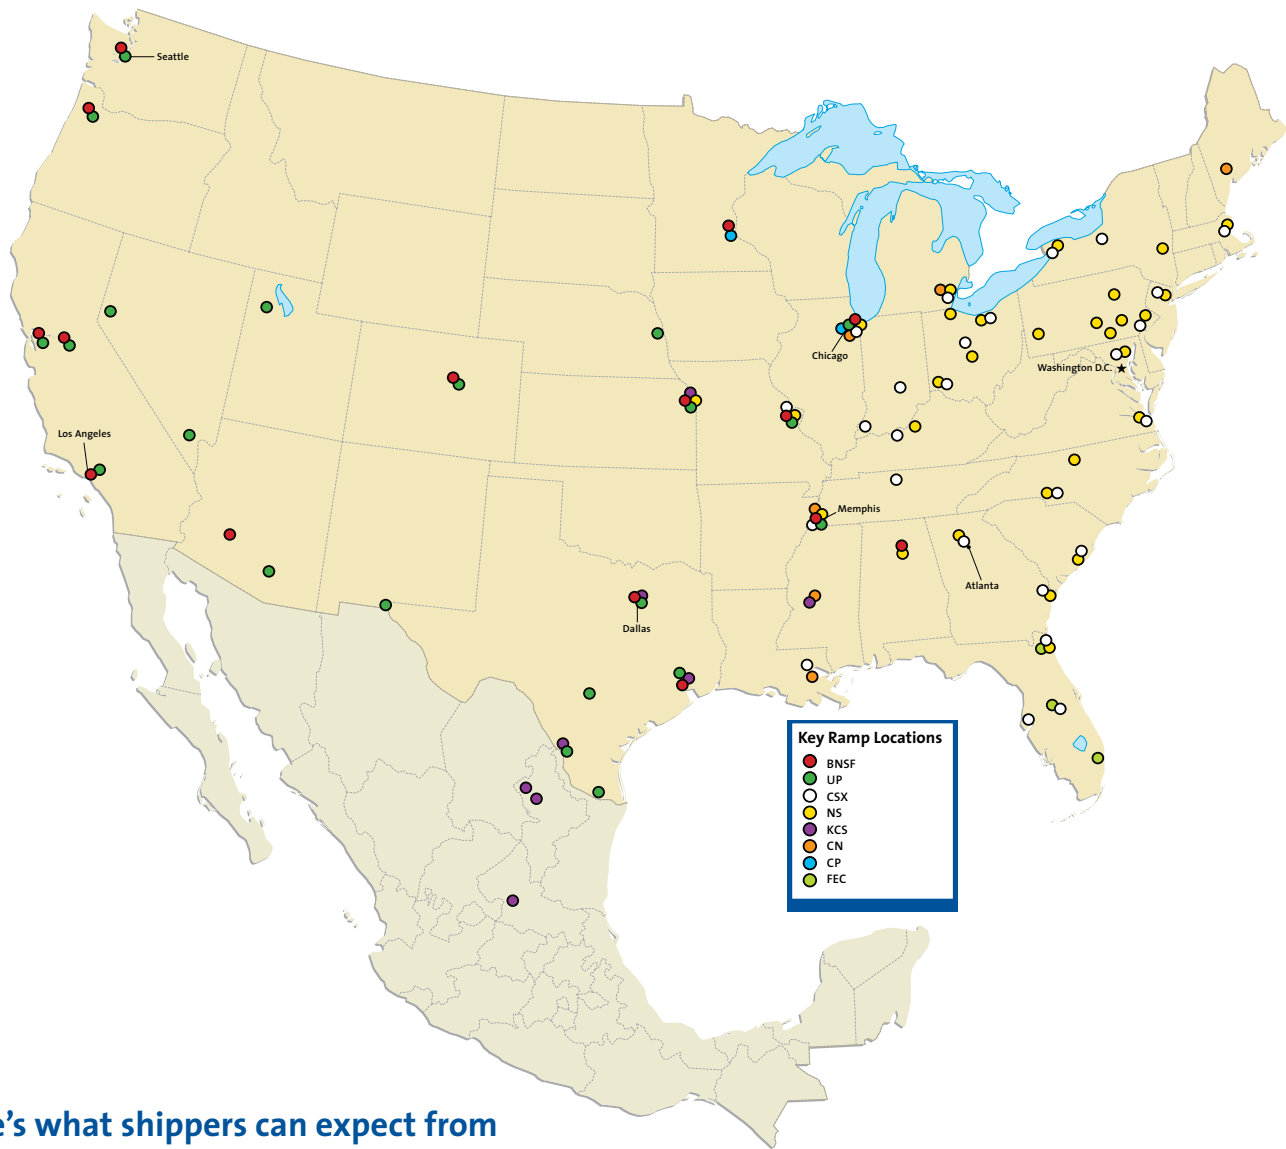

Customized shipping solutions — within budget, time-frame and service requirements.

Here's what shippers can expect from working with us:

- Access to 63,000 rail control containers
- Con-way pays close personal attention to each and every shipment — door to door
- Greater control of transportation budgets and schedules — we provide multiple equipment types to meet your cost and transit needs
- Secure shipping — with a claims rate of less than one percent, shippers receive safe, secure, consistent and on-time service

www.con-way.com/intermodal

To see how we can make intermodal work for your bottom line, or to book a shipment, call us toll-free

800-763-2222

855-298-9338

866-592-3055

866-229-2900

Ann Arbor, MI office

Bentonville, AR office

Dallas, TX office

Portland, OR office

Con-way
MULTIMODAL