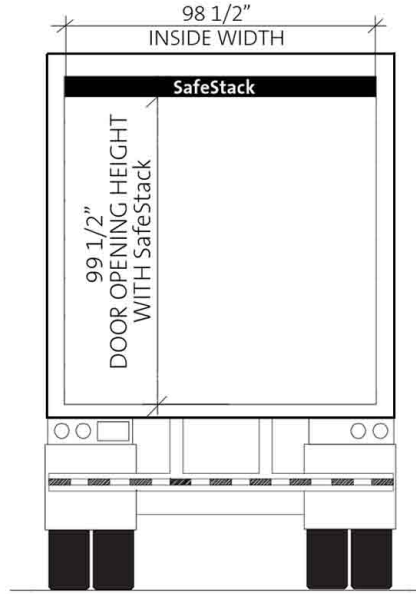

Con-way Freight Pup (28'-0" Wedge Van) Dimensions

Without SafeStack

With SafeStack

KEY TRAILER DIMENSIONS

	WITHOUT SafeStack	WITH SafeStack
DOOR OPENING HEIGHT	105 1/4"	99 1/2"
INSIDE WIDTH	99 1/2"	98 1/2"
OVERALL LENGTH	28'-0"	28'-0"
CAPACITY/VOLUME	2,010	1,910