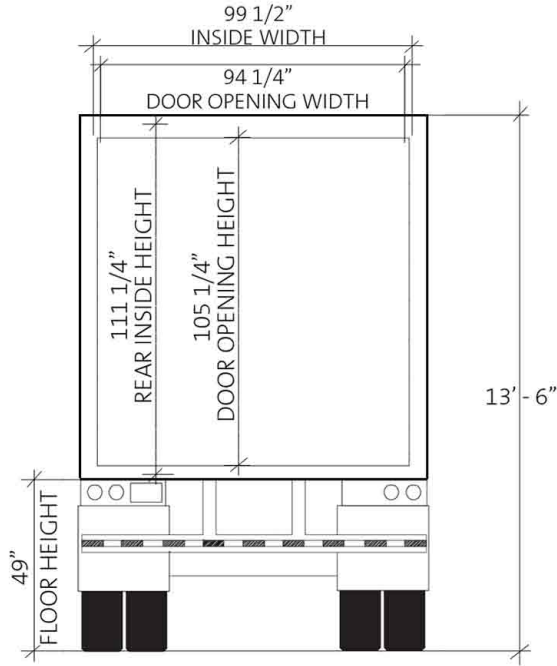

Con-way Freight Pup (28'-0" Wedge Van) Dimensions

Without SafeStack

With SafeStack

KEY TRAILER DIMENSIONS

	WITHOUT SafeStack	WITH SafeStack
DOOR OPENING HEIGHT	105 1/4"	99 1/2"
INSIDE WIDTH	99 1/2"	98 1/2"
OVERALL LENGTH	28'-0"	28'-0"
CAPACITY/VOLUME	2,010	1,910